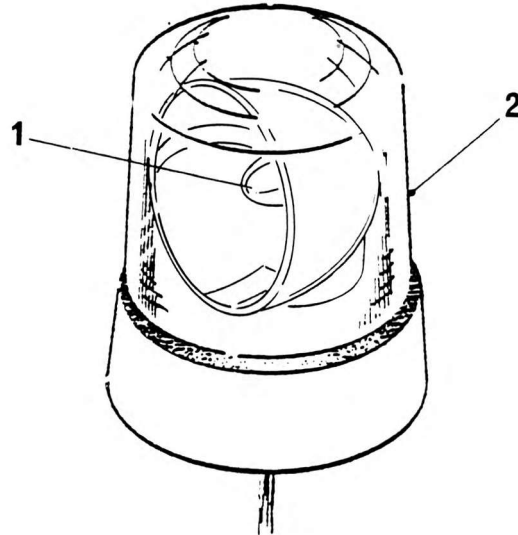

ROTATING BEACON 24V

NO.	PART NO.	QTY.	DESCRIPTION	NO.	PART NO.	QTY.	DESCRIPTION
-	7-581-990193	1	Complete Assembly				
1	7176748	1	Bulb 24v				
2	9-581-100171	1	Lens Amber				

7-581-990193  
Issue No. 00